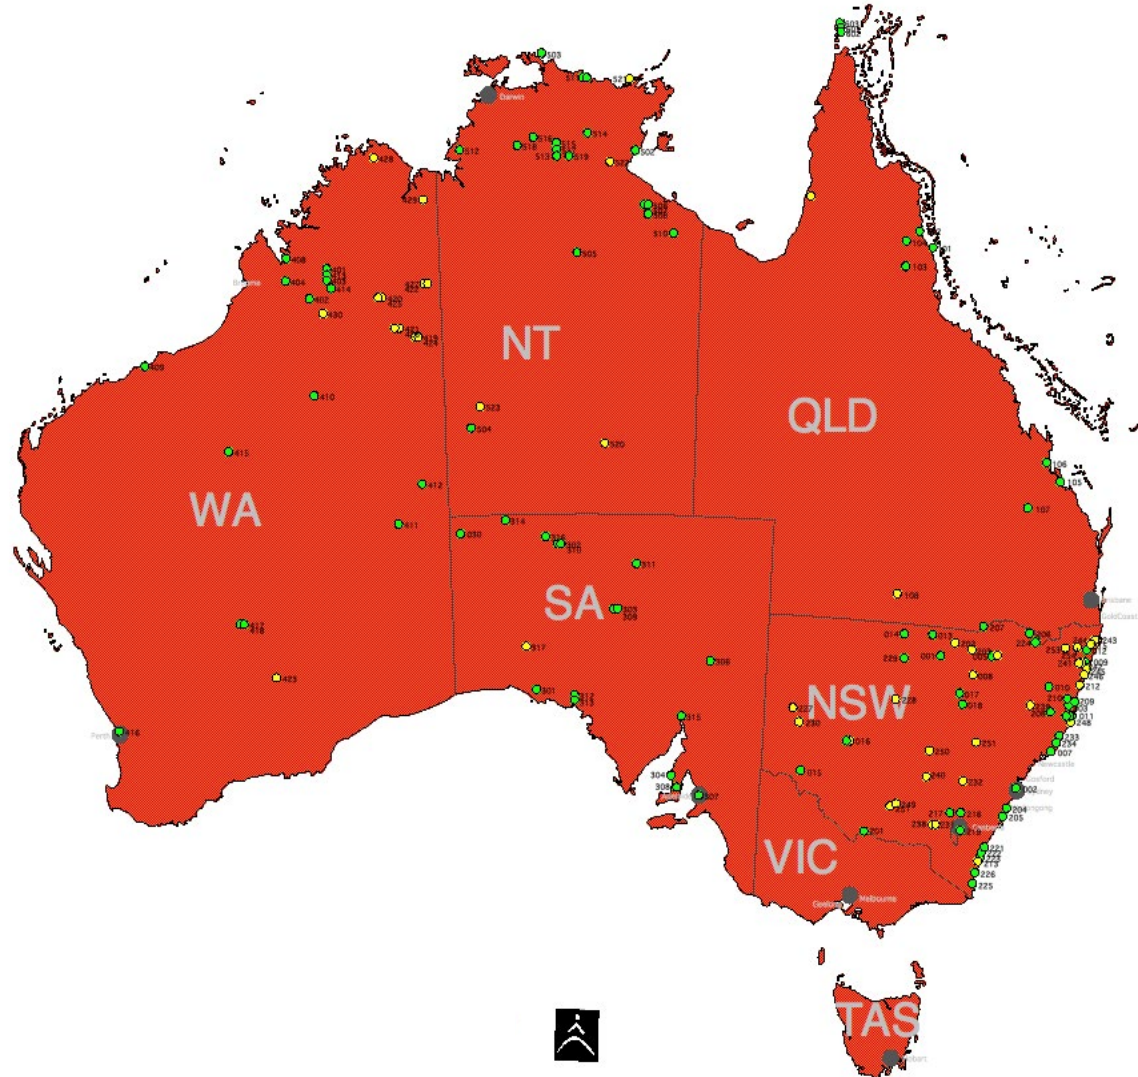

Update projects / houses / people

241

9,361

59,500+

to improve
living conditions

9%

38%

8%